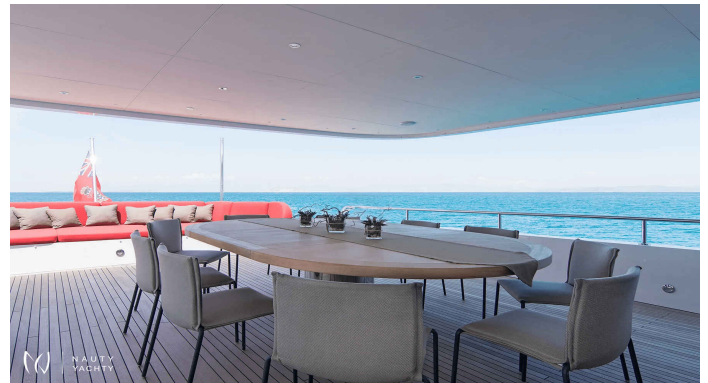

MY EDEN PHOTO GALLERY

More Photos and Video

[CLICK HERE](#)