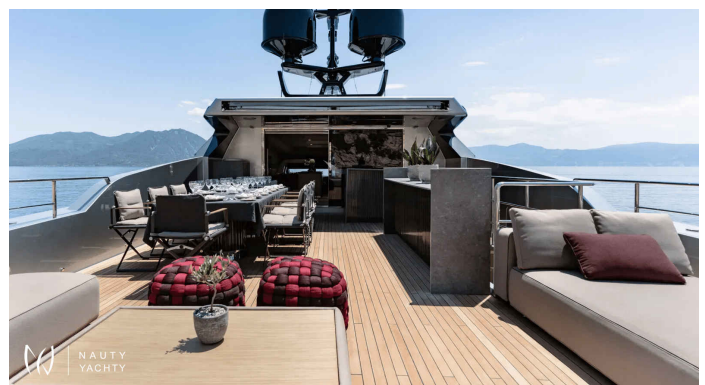

NAIA PHOTO GALLERY

More Photos and Video

[CLICK HERE](#)