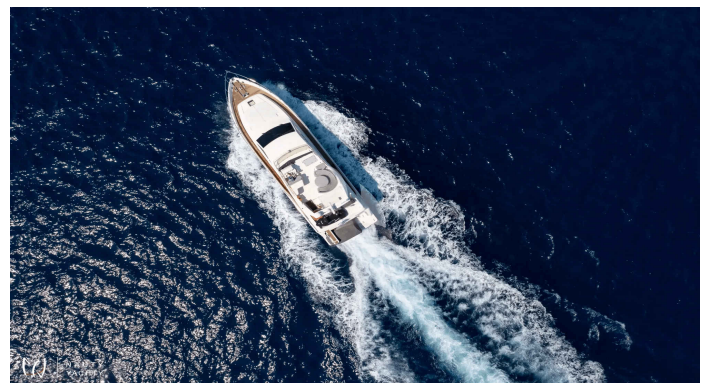

NATASSA PHOTO GALLERY

More Photos and Video

[CLICK HERE](#)