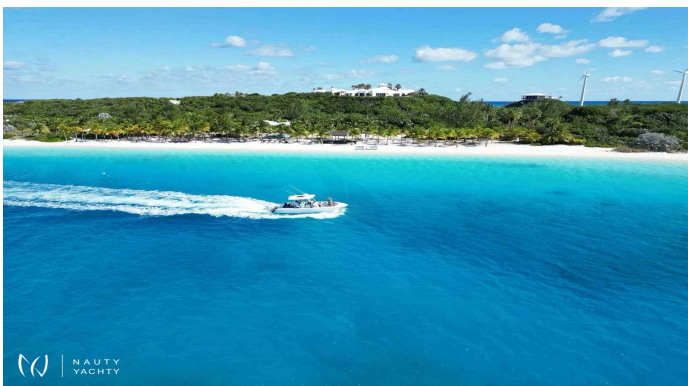

NAYA MARYN PHOTO GALLERY

More Photos and Video

[CLICK HERE](#)