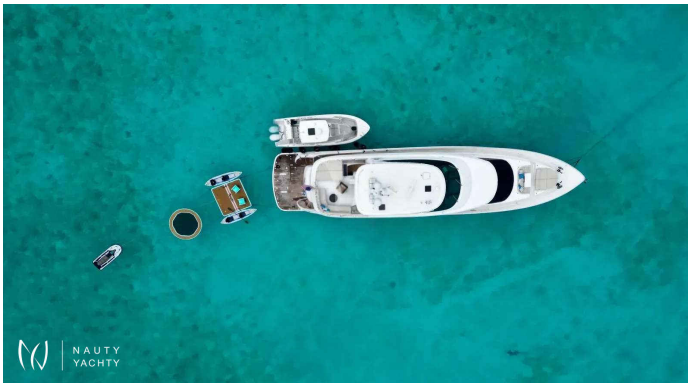

NAYA MARYN PHOTO GALLERY

More Photos and Video

[CLICK HERE](#)