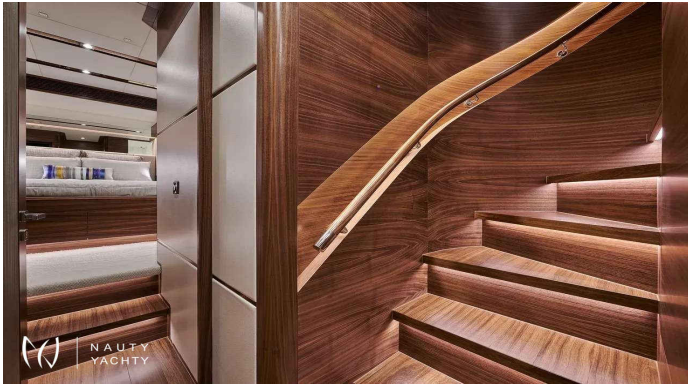

NAYA MARYN PHOTO GALLERY

More Photos and Video

[CLICK HERE](#)