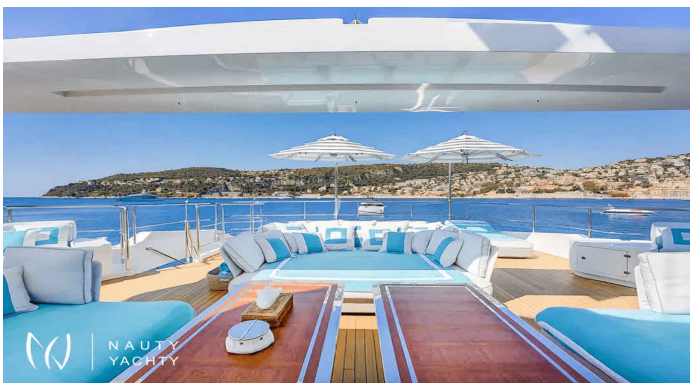

NELA PHOTO GALLERY

More Photos and Video

[CLICK HERE](#)