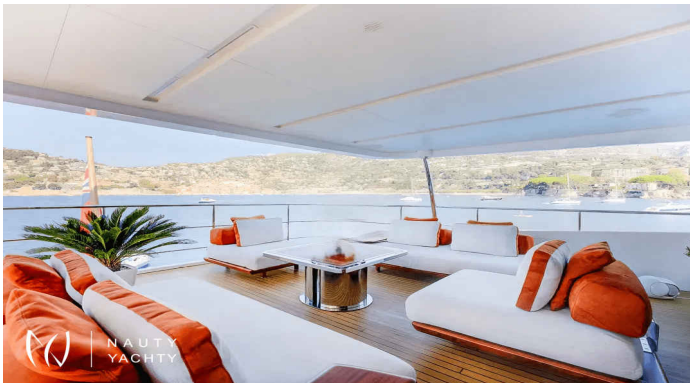

NELA PHOTO GALLERY

More Photos and Video

[CLICK HERE](#)