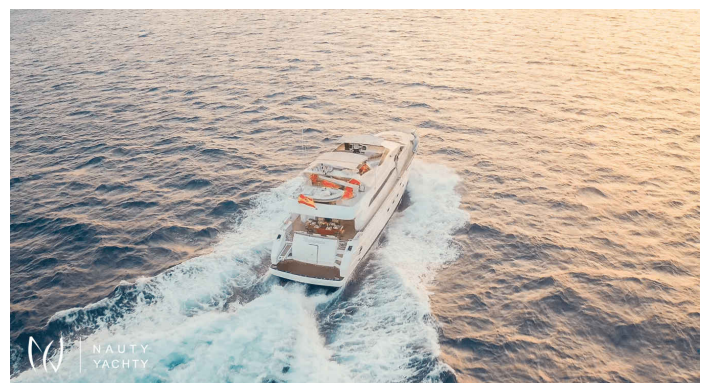

NEPHENTA PHOTO GALLERY

More Photos and Video

[CLICK HERE](#)