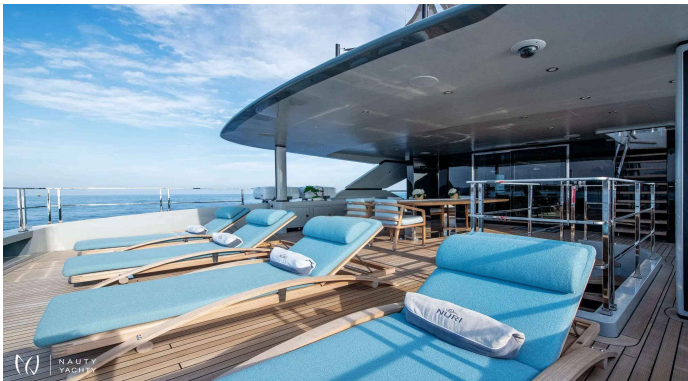

NURI PHOTO GALLERY

More Photos and Video

[CLICK HERE](#)