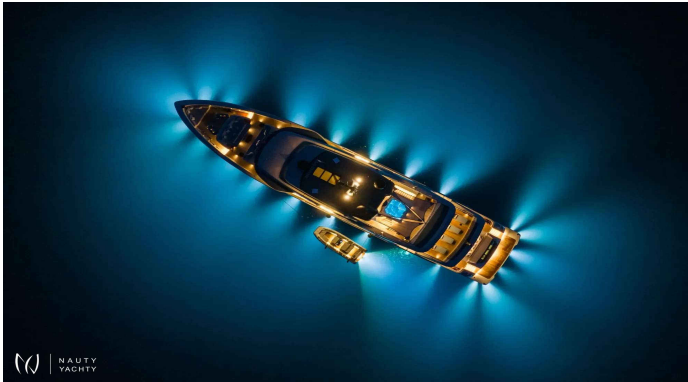

NURI PHOTO GALLERY

More Photos and Video

[CLICK HERE](#)