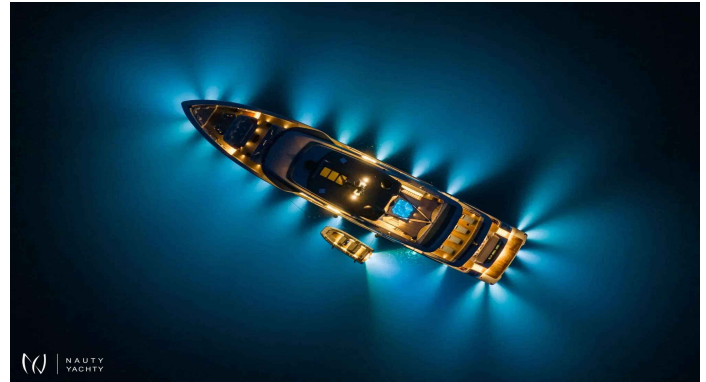

NURI PHOTO GALLERY

More Photos and Video

[CLICK HERE](#)