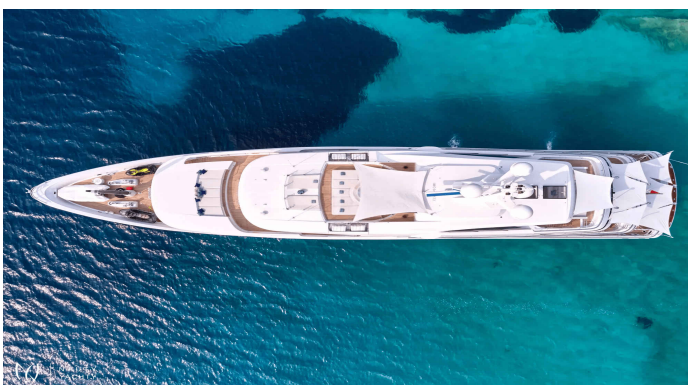

O'EVA PHOTO GALLERY

More Photos and Video

[CLICK HERE](#)