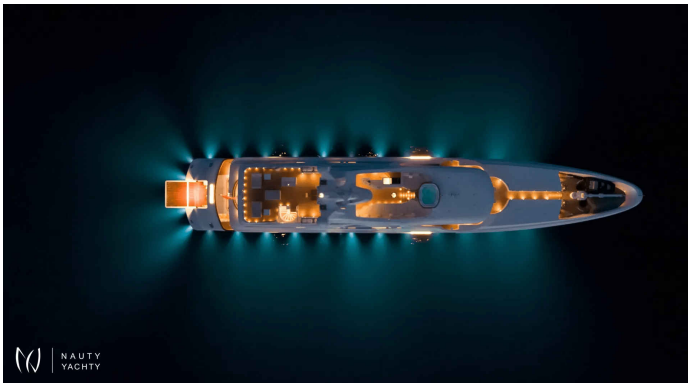

O'MATHILDE PHOTO GALLERY

More Photos and Video

[CLICK HERE](#)