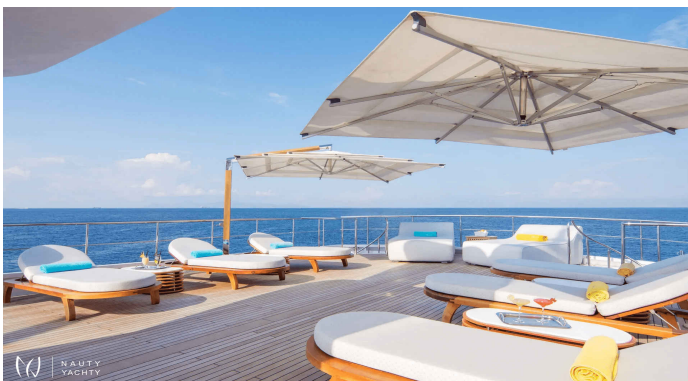

O'NATALINA PHOTO GALLERY

More Photos and Video

[CLICK HERE](#)