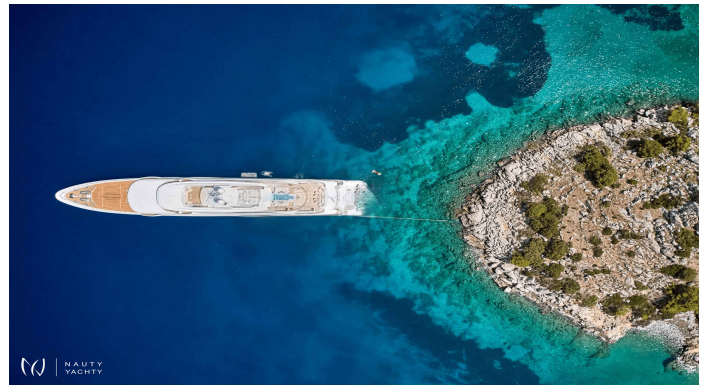

O'PTASIA PHOTO GALLERY

More Photos and Video

[CLICK HERE](#)