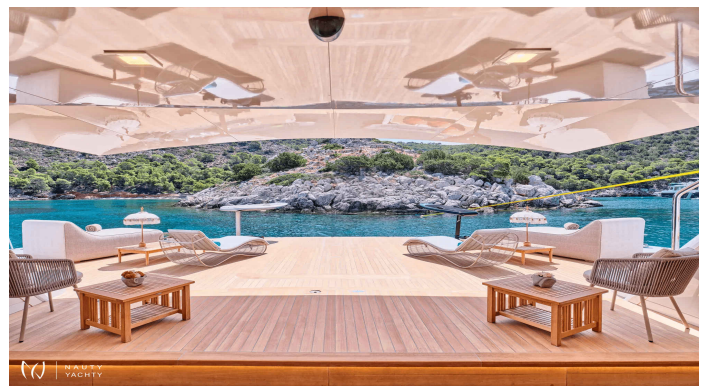

O'PTASIA PHOTO GALLERY

More Photos and Video

[CLICK HERE](#)