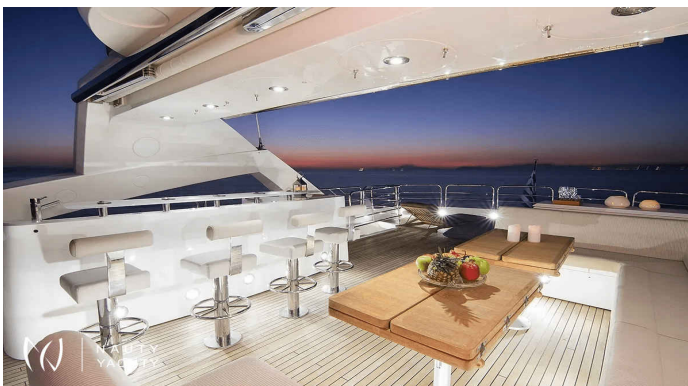

PATHOS PHOTO GALLERY

More Photos and Video

[CLICK HERE](#)