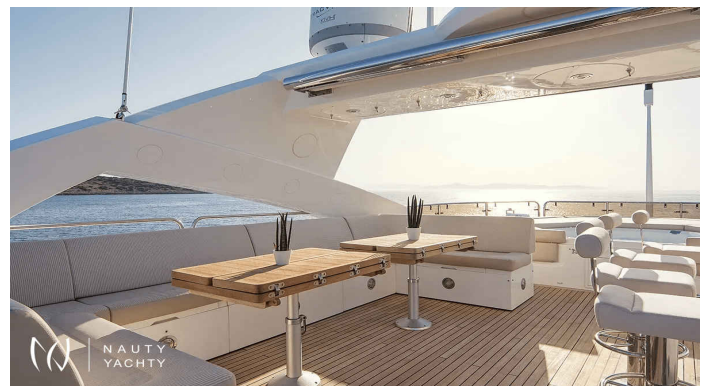

PATHOS PHOTO GALLERY

More Photos and Video

[CLICK HERE](#)