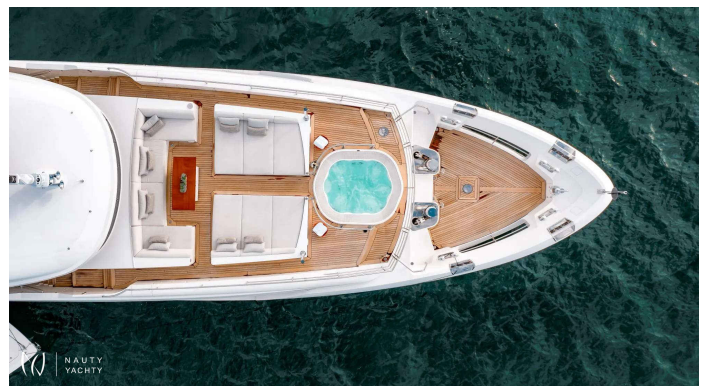

PATIENCE PHOTO GALLERY

More Photos and Video

[CLICK HERE](#)