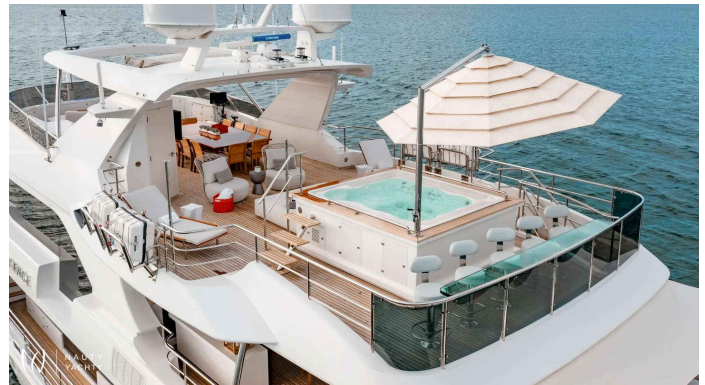

PATIENCE PHOTO GALLERY

More Photos and Video

[CLICK HERE](#)