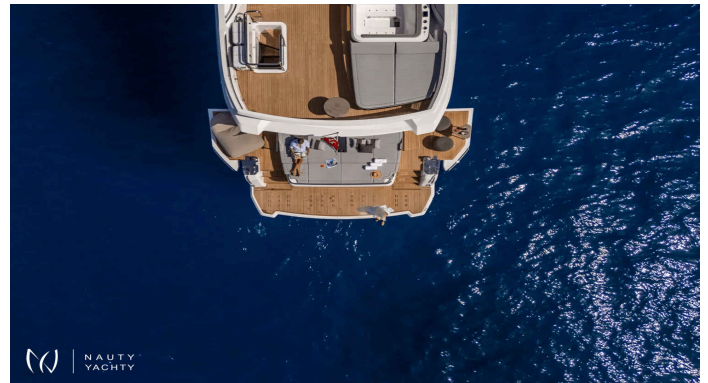

PEARLY SPENCER PHOTO GALLERY

More Photos and Video

[CLICK HERE](#)