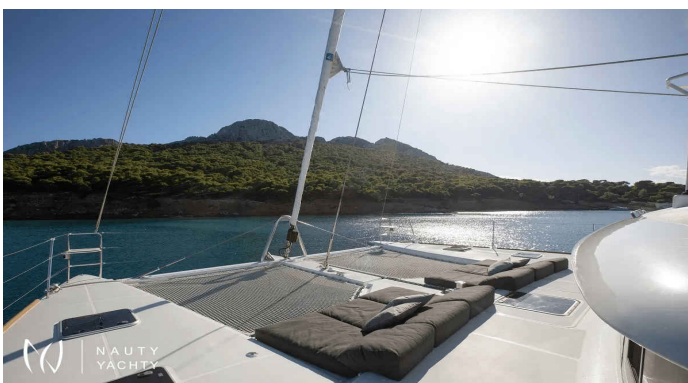

PHANTOM PHOTO GALLERY

More Photos and Video

[CLICK HERE](#)