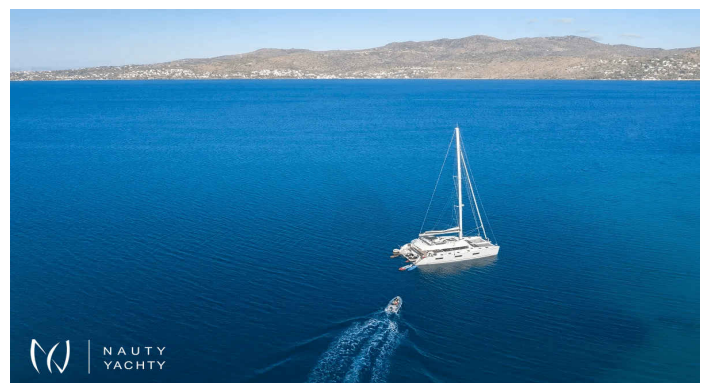

PHANTOM PHOTO GALLERY

More Photos and Video

[CLICK HERE](#)