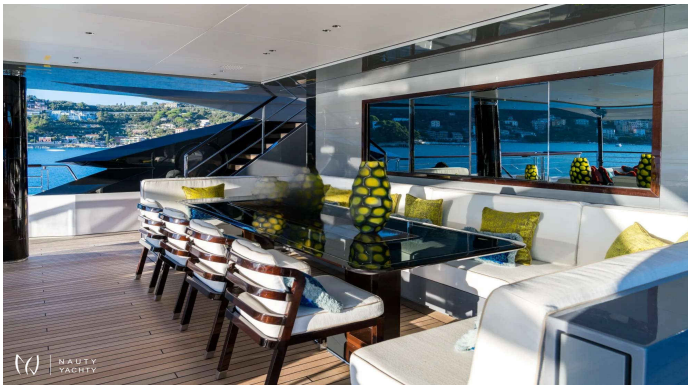

POLESTAR PHOTO GALLERY

More Photos and Video

[CLICK HERE](#)