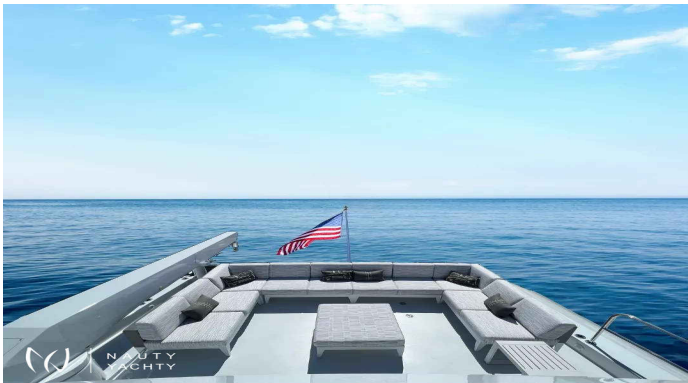

REAL SUMMERTIME PHOTO GALLERY

More Photos and Video

[CLICK HERE](#)