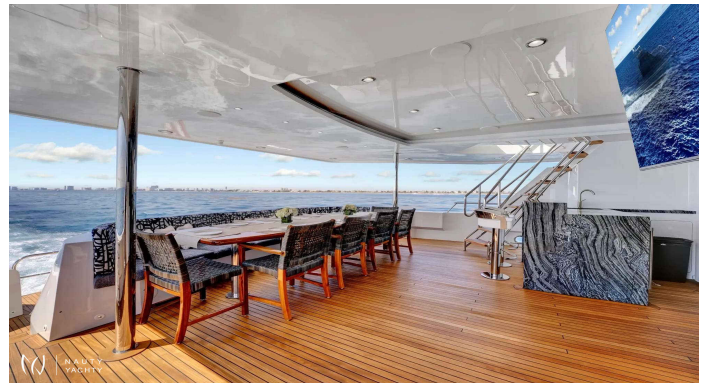

REAL SUMMERTIME PHOTO GALLERY

More Photos and Video

[CLICK HERE](#)