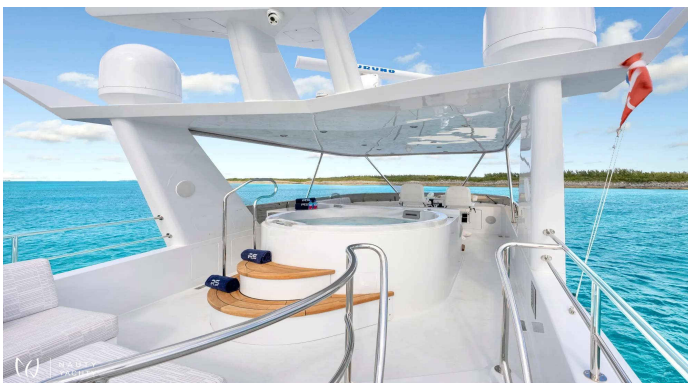

REAL SUMMERTIME PHOTO GALLERY

More Photos and Video

[CLICK HERE](#)