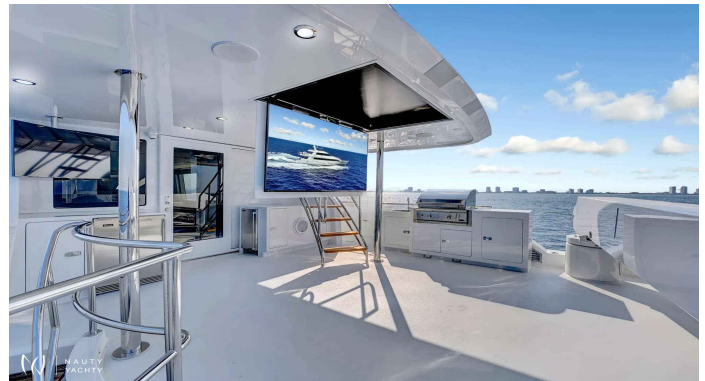

REAL SUMMERTIME PHOTO GALLERY

More Photos and Video

[CLICK HERE](#)