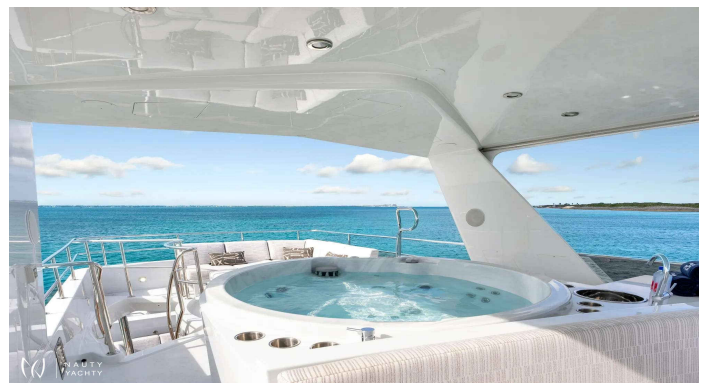

REAL SUMMERTIME PHOTO GALLERY

More Photos and Video

[CLICK HERE](#)