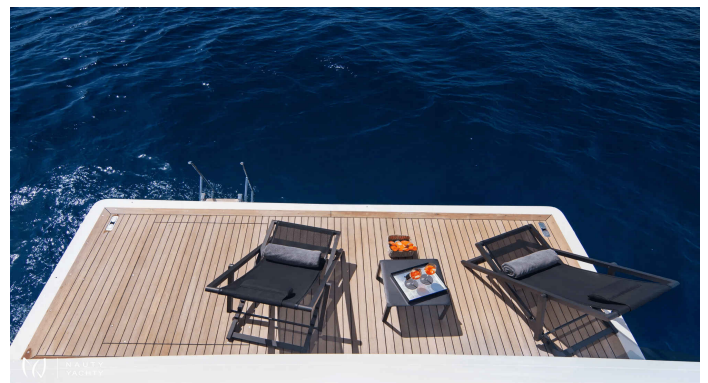

REGINA K PHOTO GALLERY

More Photos and Video

[CLICK HERE](#)