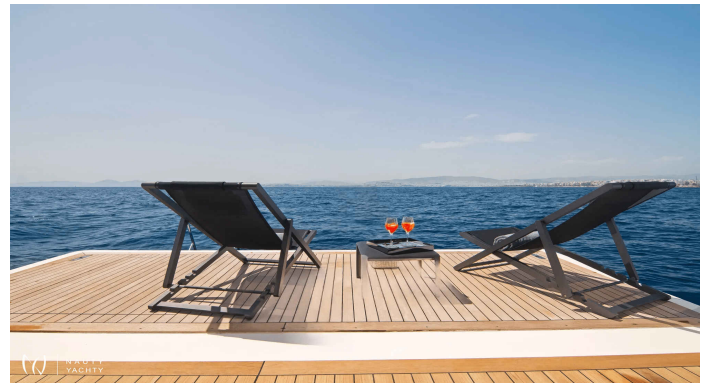

REGINA K PHOTO GALLERY

More Photos and Video

[CLICK HERE](#)