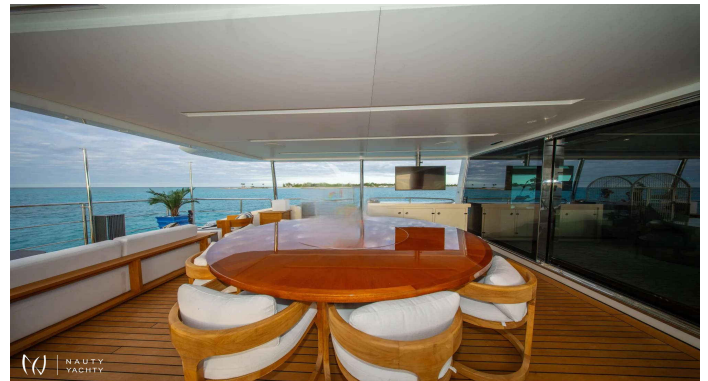

REHAB PHOTO GALLERY

More Photos and Video

[CLICK HERE](#)