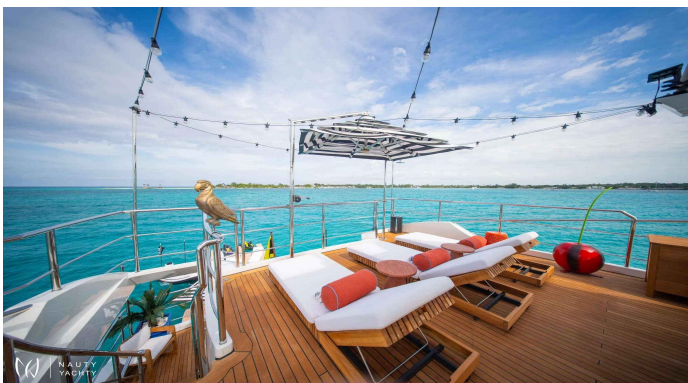

REHAB PHOTO GALLERY

More Photos and Video

[CLICK HERE](#)