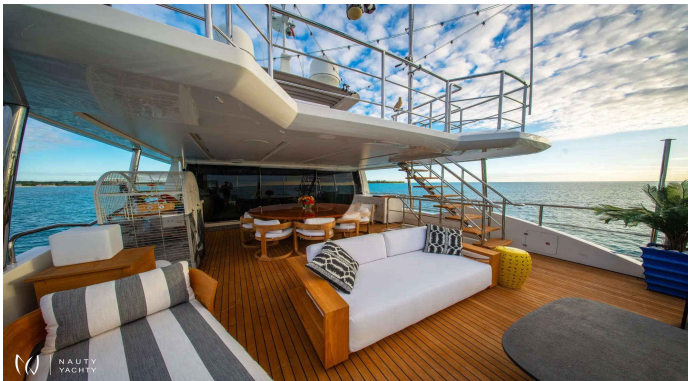

REHAB PHOTO GALLERY

More Photos and Video

[CLICK HERE](#)