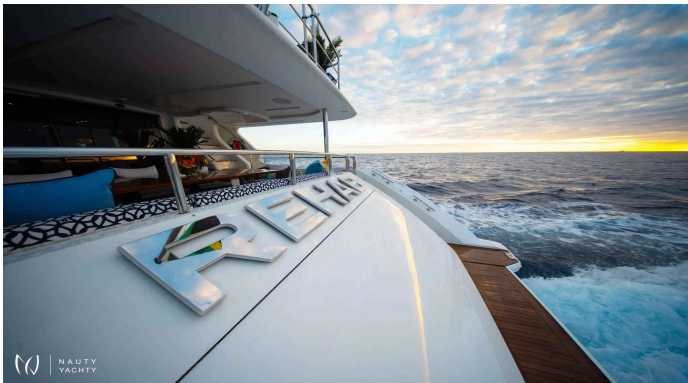

REHAB PHOTO GALLERY

More Photos and Video

[CLICK HERE](#)