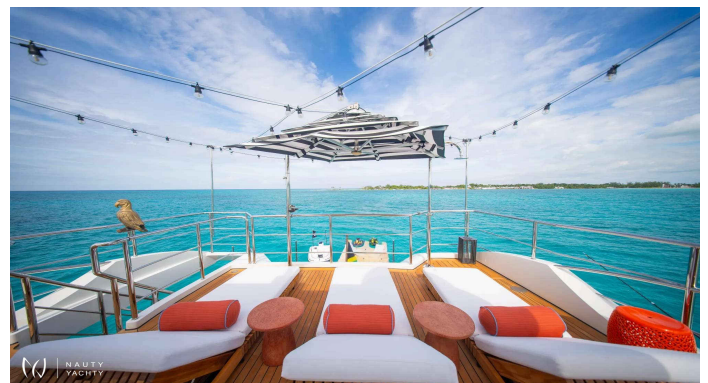

REHAB PHOTO GALLERY

More Photos and Video

[CLICK HERE](#)