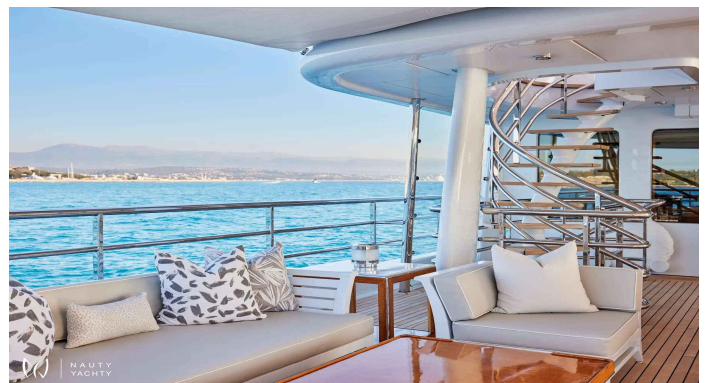

REVELRY PHOTO GALLERY

More Photos and Video

[CLICK HERE](#)