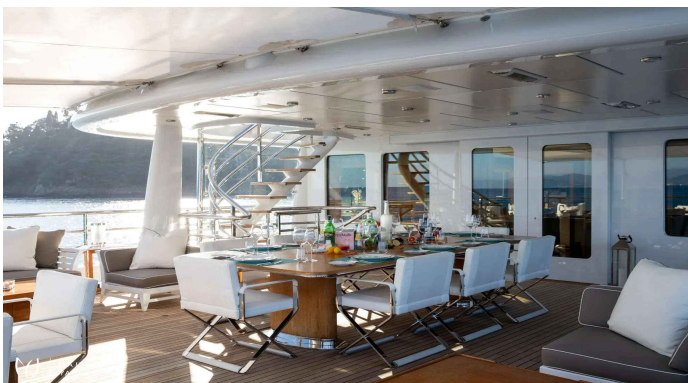

REVELRY PHOTO GALLERY

More Photos and Video

[CLICK HERE](#)