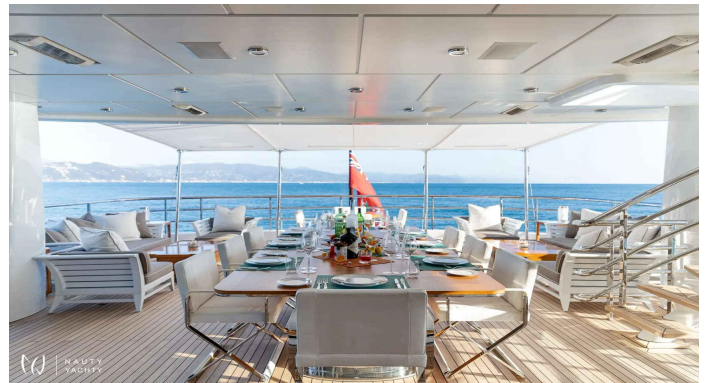

REVELRY PHOTO GALLERY

More Photos and Video

[CLICK HERE](#)