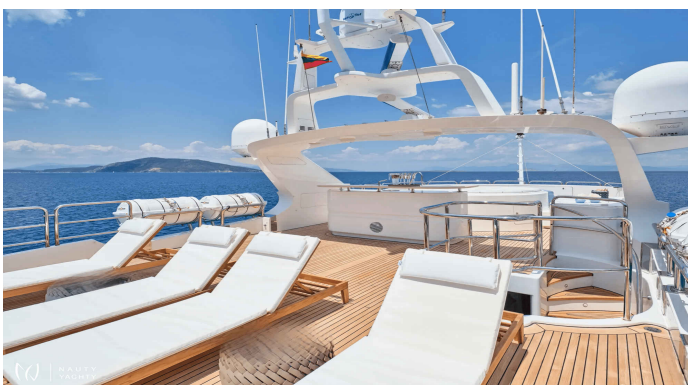

RIVA I PHOTO GALLERY

More Photos and Video

[CLICK HERE](#)