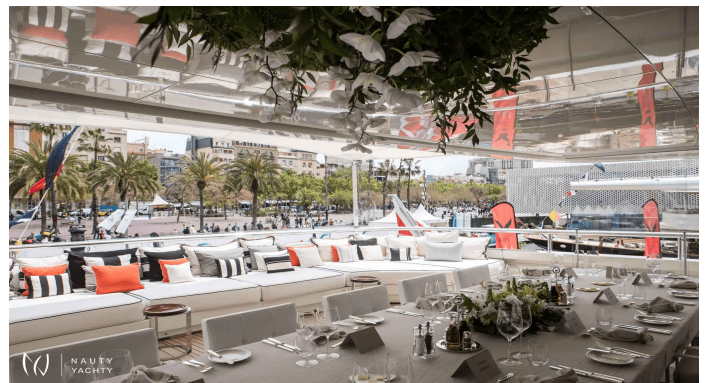

ROMA PHOTO GALLERY

More Photos and Video

[CLICK HERE](#)