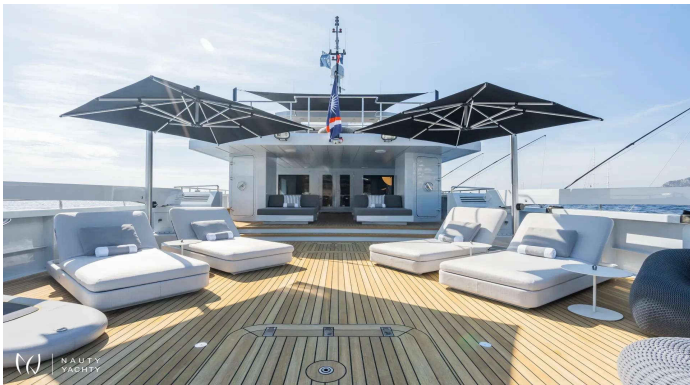

S7 PHOTO GALLERY

More Photos and Video

[CLICK HERE](#)