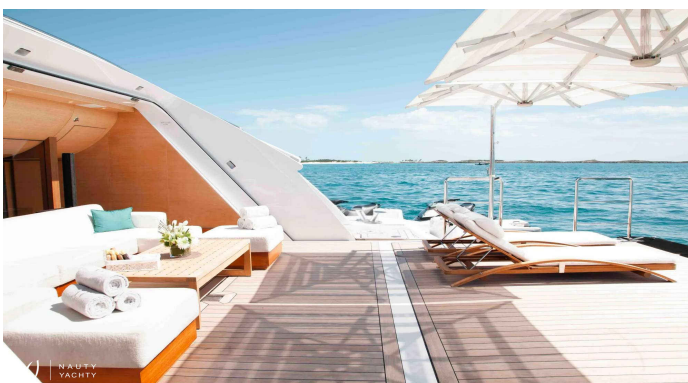

SAMURAI PHOTO GALLERY

More Photos and Video

[CLICK HERE](#)