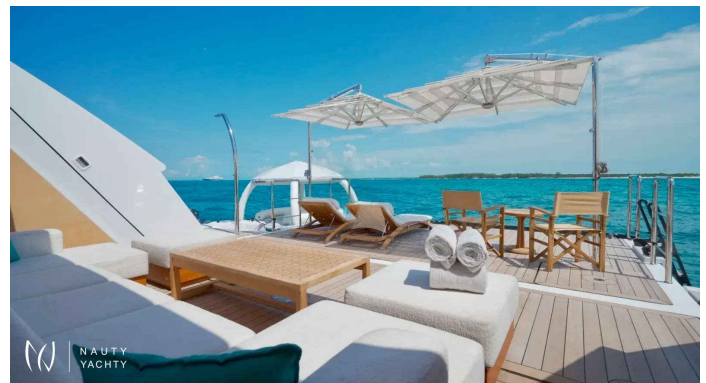

SAMURAI PHOTO GALLERY

More Photos and Video

[CLICK HERE](#)