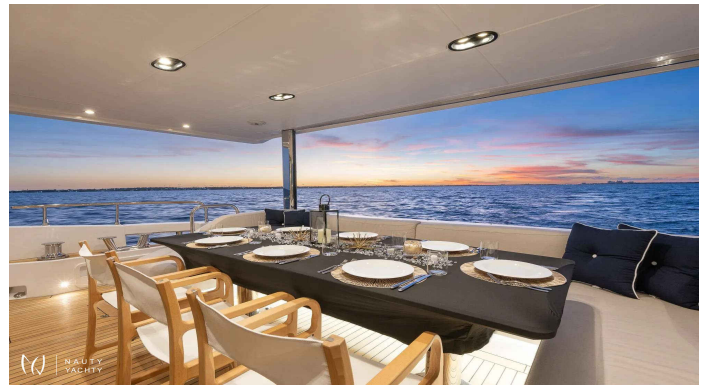

SEA OWL PHOTO GALLERY

More Photos and Video

[CLICK HERE](#)