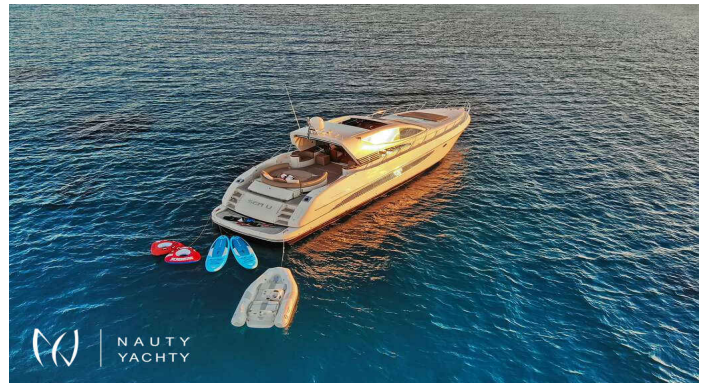

SEA U PHOTO GALLERY

More Photos and Video

[CLICK HERE](#)