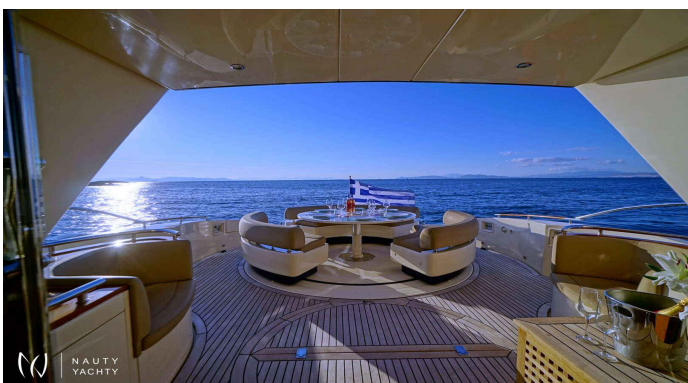

SEA U PHOTO GALLERY

More Photos and Video

[CLICK HERE](#)