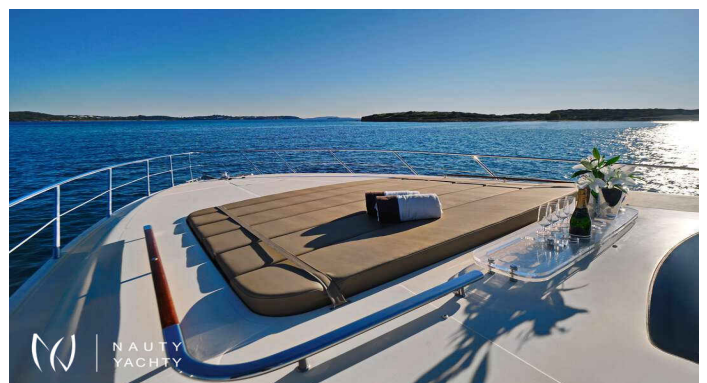

SEA U PHOTO GALLERY

More Photos and Video

[CLICK HERE](#)