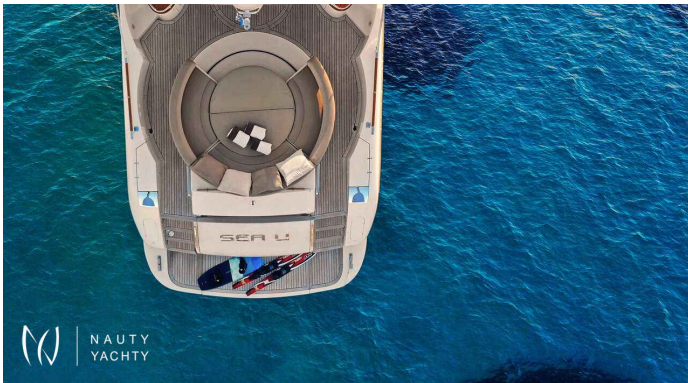

SEA U PHOTO GALLERY

More Photos and Video

[CLICK HERE](#)