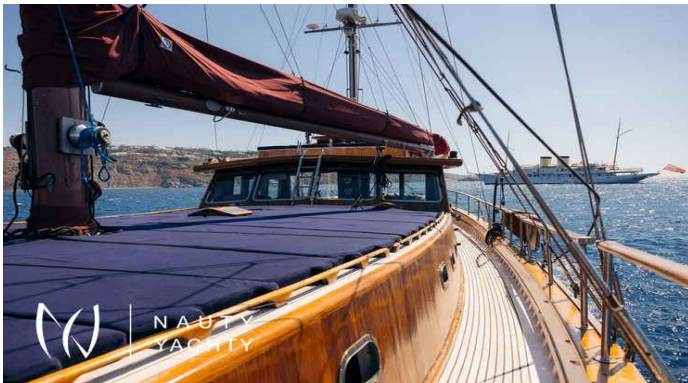

SEATZEN PHOTO GALLERY

More Photos and Video

[CLICK HERE](#)