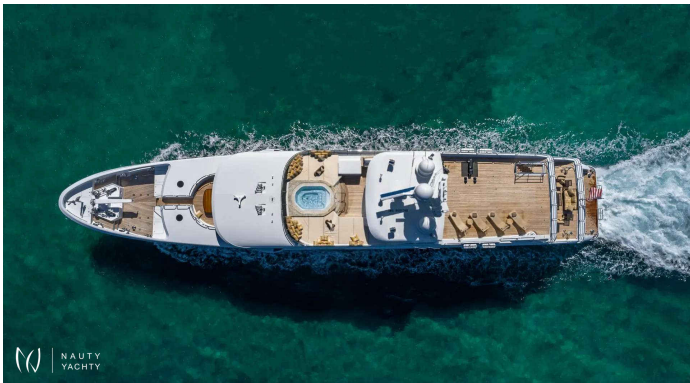

SILVER LINING PHOTO GALLERY

More Photos and Video

[CLICK HERE](#)