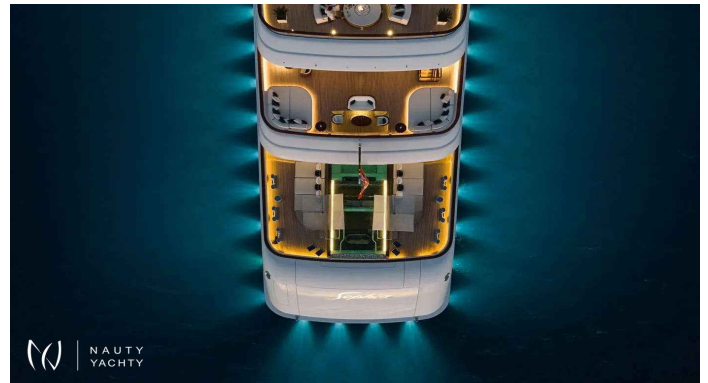

SOPHIA PHOTO GALLERY

More Photos and Video

[CLICK HERE](#)