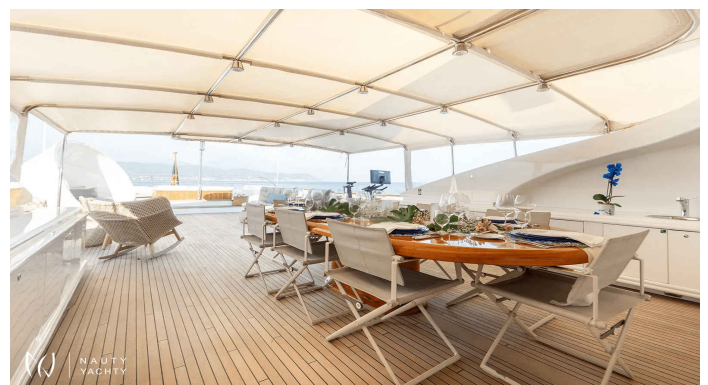

CREW
9

CABIN CONFIGURATION
2 Double Cabins, 3 Twin Cabins

CHARTER RATES

HIGH SEASON FROM
€82,500
per week + expenses

FOR MORE INFORMATION

[VISIT YACHT PAGE](#)

SOPHIE BLUE PHOTO GALLERY

More Photos and Video