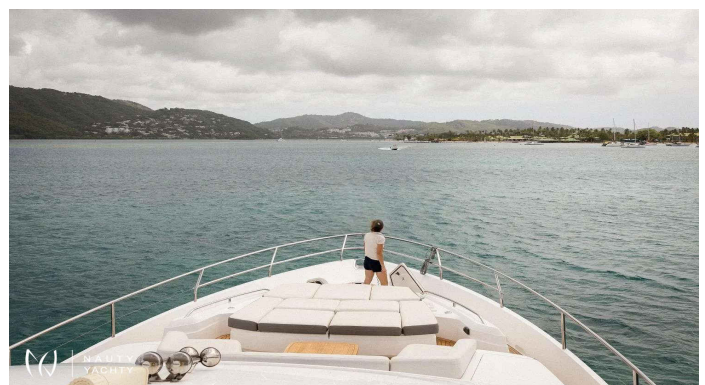

SORANA PHOTO GALLERY

More Photos and Video

[CLICK HERE](#)