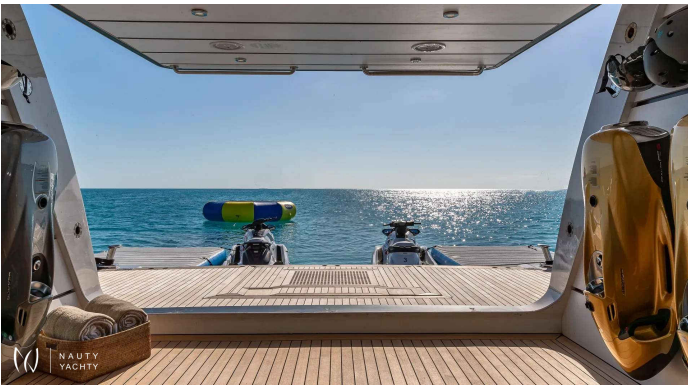

STARSHIP 185' PHOTO GALLERY

More Photos and Video

[CLICK HERE](#)