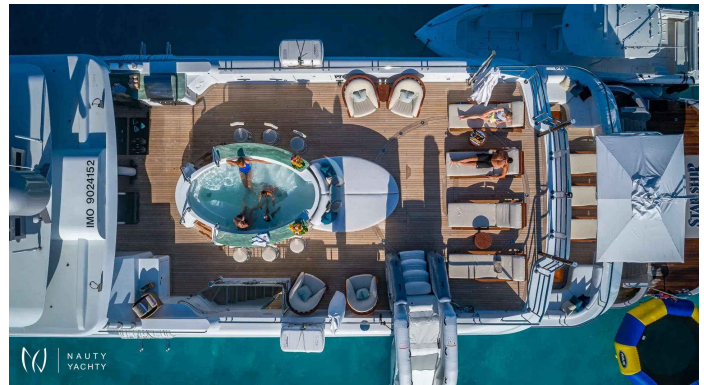

STARSHIP 185' PHOTO GALLERY

More Photos and Video

[CLICK HERE](#)