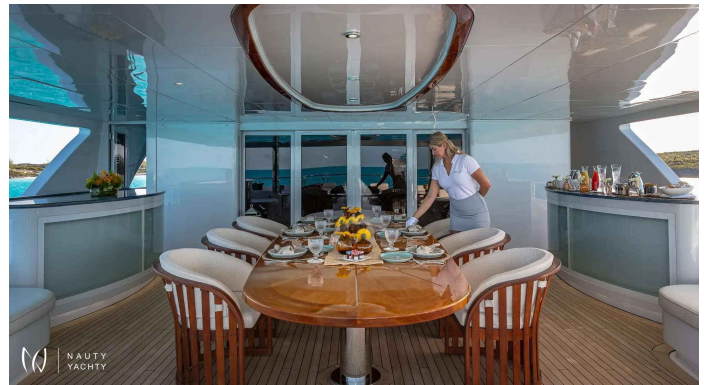

STARSHIP 185' PHOTO GALLERY

More Photos and Video

[CLICK HERE](#)