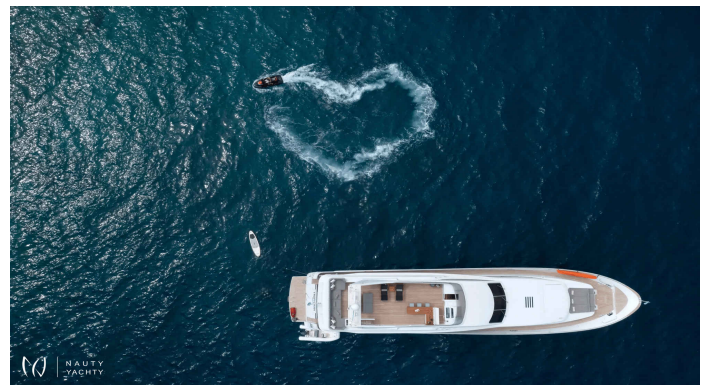

TROPICANA PHOTO GALLERY

More Photos and Video

[CLICK HERE](#)