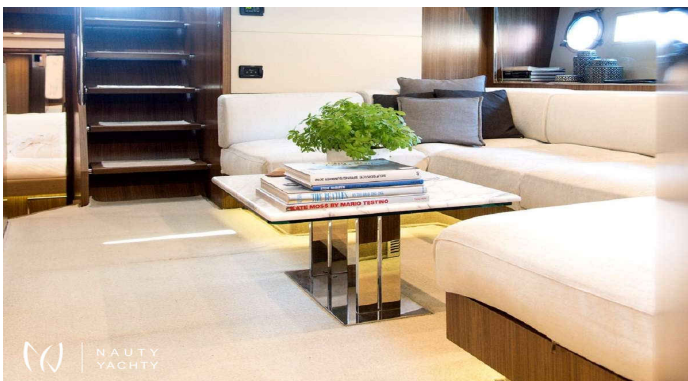

W PHOTO GALLERY

More Photos and Video

[CLICK HERE](#)