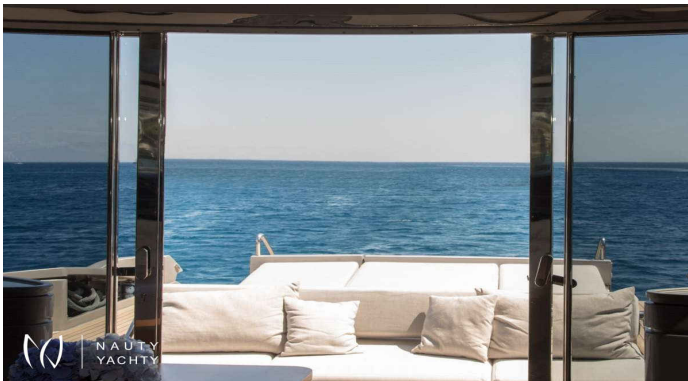

W PHOTO GALLERY

More Photos and Video

[CLICK HERE](#)